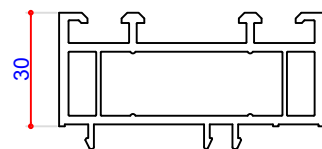

**709034 (P51034)**  
Head Drip

**104474**  
6mm Aluminium Coupler  
Cover 709126 (P10126)

**704811 (A70425)**  
Thermally Broken Ali Coupler  
Sculptured Cover 716324 (P10324)  
Plain Cover 716323 (P10323)

**714068 (P01068)**  
15mm Frame Extension

**714091 (P01091)**  
30mm Frame Extension  
Steel Box 713003 (S00003)

**714092 (P01092)**  
50mm Frame Extension  
Steel Box 713003 (S00003)

**715406 (A00406)**  
28x35 Ali Box