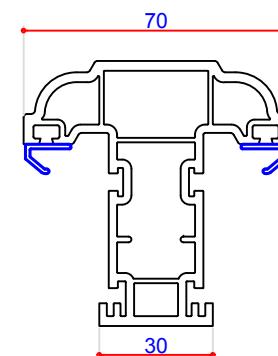

705549 (P10549)
Chamf Comp Door T Transom
Steel Box 713155 (S00155)

705649 (P10649)
Sculp Comp Door T Transom
Steel Box 713155 (S00155)