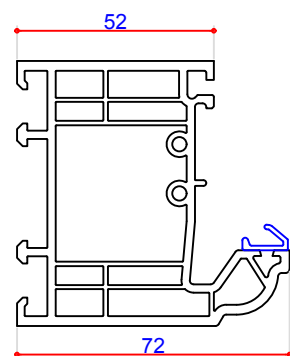

**701502 (P10502)**  
72mm Outer Frame  
Steel Box 713191 (S00191)  
Steel P Section 713157 (S00157)

**702503 (P10503)**  
70mm T Transom  
Steel Box 713187 (S00187)

**702505 (P10505)**  
116mm Midrail  
Steel U Channel 713166 (S00166)

**701532 (P10532)**  
Chamfered Comp Door Outer Frame  
Aluminium Box 715406 (A00406)

**705549 (P10549)**  
Chamf Comp Door T Transom  
Steel Box 713155 (S00155)

**701532 (P10532)**  
72mm Outer Frame  
Steel Box 713191 (S00191)  
Steel P Section 713157 (S00157)

**713166 (S00166)**  
35x55.5 Steel U

DO NOT SCALE the drawings shown are visual representations only. VEKA PLC has the right to alter the designs, specification & descriptions without prior notice as part of our policy of continuous development and improvements.