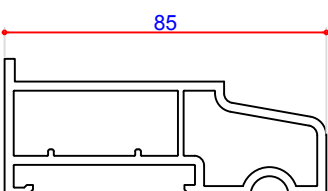

701532 (P10532)
72mm Outer Frame
Steel Box 713191 (S00191)
Steel P Section 713157 (S00157)

710039 (P90039)
85mm Cill
End Cap 709137 (M00137)
Steel Box 713016 (S00016)