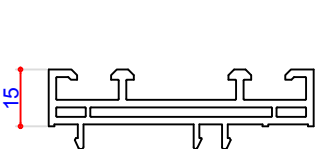

**710039 (P90042)**  
85mm Cill  
End Cap 709137 (M00137)  
Straight Coupler 709187 (M00187)  
Steel Box 713016 (S00016)

**710043 (P90043)**  
180mm Cill  
End Cap 709186 (M00186)  
Straight Coupler 709188 (M00188)  
Steel Box 713016 (S00016)

**709034 (P51034)**  
Head Drip

**104474**  
6mm Aluminium Coupler  
Cover 709126 (P10126)

**704811 (A70425)**  
Thermally Broken Ali Coupler  
Sculptured Cover 716324 (P10324)  
Plain Cover 716323 (P10323)