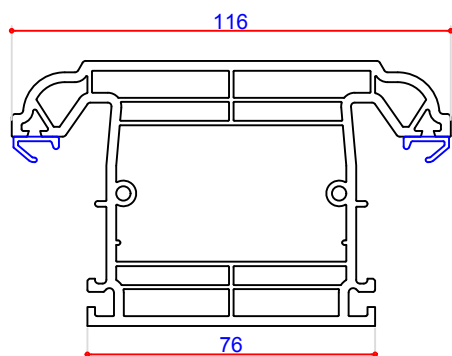

702505 (P10505)
116mm Midrail
Steel U Channel 713166 (S00166)

702535 (P10535)
116mm Midrail
Steel U Channel 713166 (S00166)