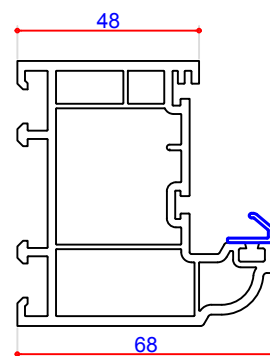

701532 (P10532)
Chamfered Comp Door Outer Frame
Aluminium Box 715406 (A00406)

705809 (P10648)
Sculptured Comp Door Outer Frame
Aluminium Box 715406 (A00406)