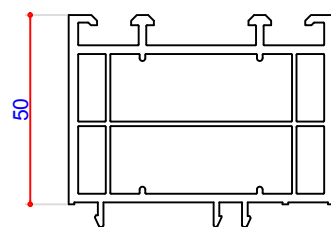

**709034 (P51034)**  
Head Drip

**104474**  
6mm Aluminium Coupler  
Cover 709126 (P10126)

**704811 (A70425)**  
Thermally Broken Ali Coupler  
Sculptured Cover 716324 (P10324)  
Plain Cover 716323 (P10323)

**714068 (P01068)**  
15mm Frame Extension

**714091 (P01091)**  
30mm Frame Extension  
Steel Box 713003 (S00003)

**714092 (P01092)**  
50mm Frame Extension  
Steel Box 713003 (S00003)

**715406 (A00406)**  
28x35 Ali Box