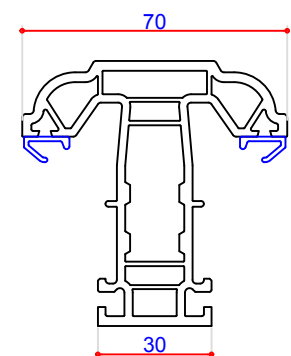

702503 (P10503)
70mm T Transom
Steel Box 713187 (S00187)

702533 (P10533)
70mm T Transom
Steel Box 713187 (S00187)